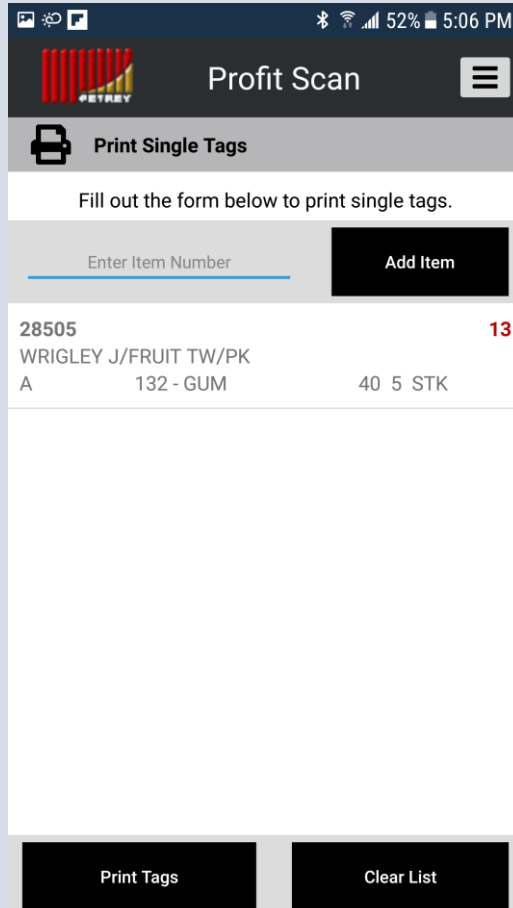

Other Menu Options

- “Print Single Tags” allows barcodes to be printed individually given item number
- “Update Settings” allows update of scanner and printer connection settings
- “Update Database” syncs local data with server