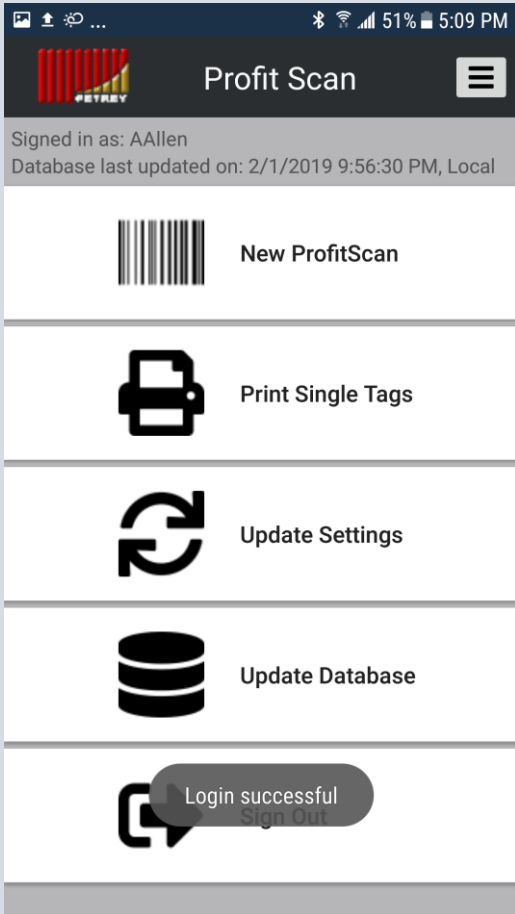

Other Menu Options

- “Print Single Tags” allows barcodes to be printed individually given item number
- “Update Settings” allows update of scanner and printer connection settings
- “Update Database” syncs local data with server