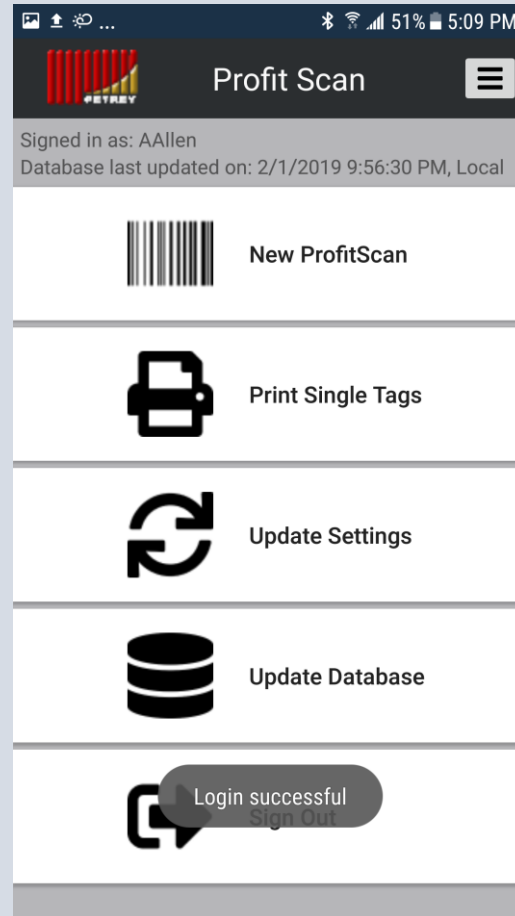

Profit Scan

- Offline-first android app for W.L. Petrey Wholesale Inc.
- Local database that syncs data with server through RESTful API
- Connects to a barcode scanner and a Zebra printer through Bluetooth.

New Profit Scan

- “Start Scan” initializes connection to barcode scanner
- List is populated with details of every item scanned
- “Get Last Scan” returns list of items scanned during last scanning session

Profit Scan Report

Profit Scan

New Scan

1586

Get Last Scan Start Scan

WRIGLEY W/FRESH TW/PK	A	132 - GUM	40 5 STK	
28505				13
WRIGLEY J/FRUIT TW/PK	A	132 - GUM	40 5 STK	
24912				59
J/FRUIT ORIGINAL GUM	A	132 - GUM	18 5 PC	
23816				50
ORBIT SOFT WHT P/MINT	A	132 - GUM	9 15 PC	
23815				46
ORBIT SOFT WHT S/MINT	A	132 - GUM	9 15 PC	
27116				30
ORBIT W/MINT	A	132 - GUM	12 14 PC	

- “Process” returns report with recommended items based on scanned items using an algorithm
- “Select All” selects all Recommended Items
- Each recommended item can be selected/unselected with touch
- Barcodes of selected items can be printed on Zebra printer
- Pdf report can be downloaded