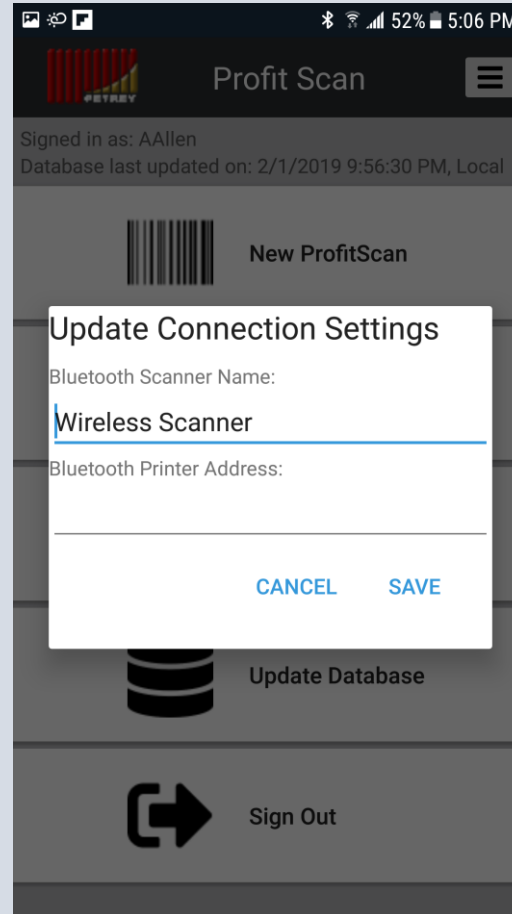

Other Menu Options

- “Print Single Tags” allows barcodes to be printed individually given item number
- “Update Settings” allows update of scanner and printer connection settings
- “Update Database” syncs local data with server