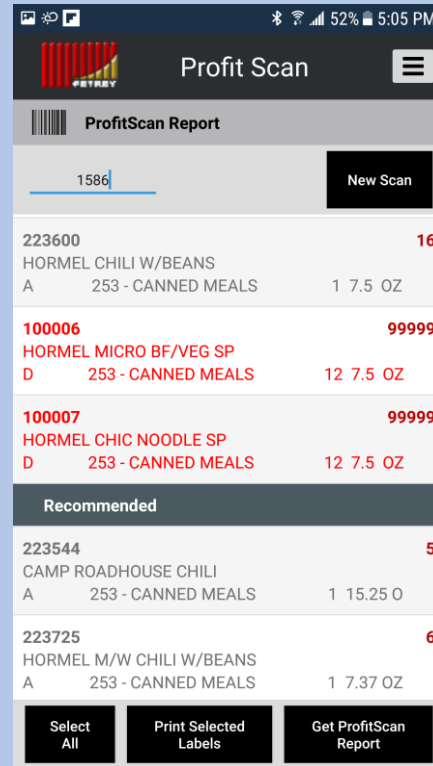

Profit Scan

Android

iPhone

Android

iPhone

- Offline-first android app for W.L. Petrey Wholesale Inc.
- Local database that syncs data with server through RESTful API specifically created for the app.
- Connects to a barcode scanner and a Zebra label printer through Bluetooth.

New Profit Scan

Android

iPhone

- “Start Scan” initializes connection to barcode scanner
- List is populated with details of every item scanned
- “Get Last Scan” returns list of items scanned during last scanning session

Profit Scan Report

- “Process” returns report with recommended items based on scanned items using an algorithm
- “Select All” selects all Recommended Items
- Each recommended item can be selected/unselected with touch
- Barcodes of selected items can be printed on Zebra printer
- Pdf report can be downloaded