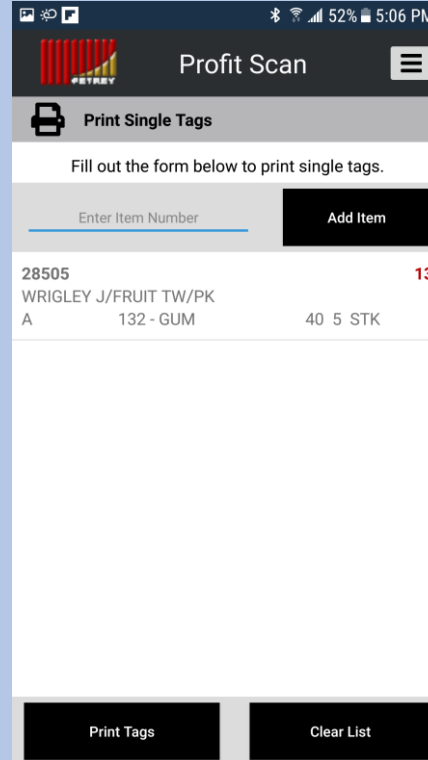

New Profit Scan

Android

iPhone

- “Start Scan” initializes connection to barcode scanner
- List is populated with details of every item scanned
- “Get Last Scan” returns list of items scanned during last scanning session

Profit Scan Report

- “Process” returns report with recommended items based on scanned items using an algorithm
- “Select All” selects all Recommended Items
- Each recommended item can be selected/unselected with touch
- Barcodes of selected items can be printed on Zebra printer
- Pdf report can be downloaded