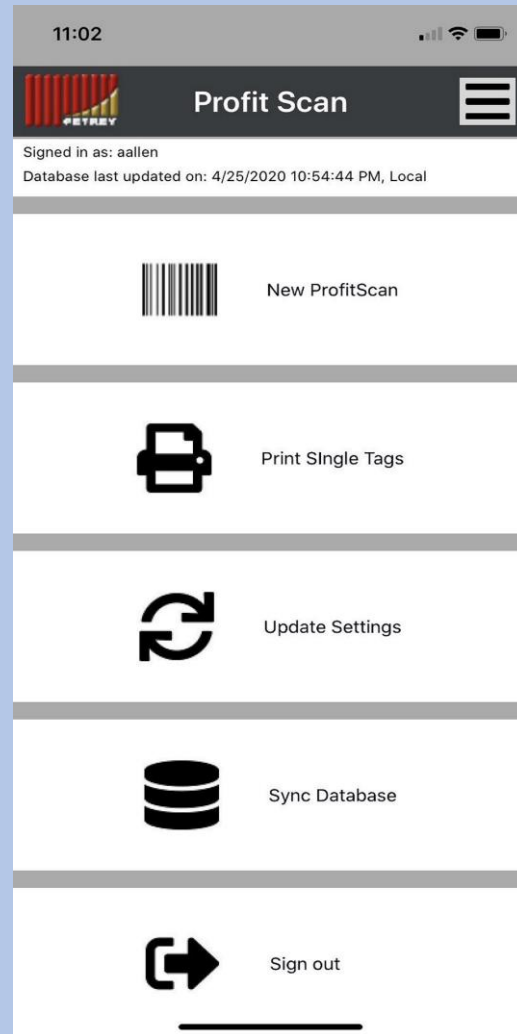

Profit Scan

Android

iPhone

Android

iPhone

- Offline-first android app for W.L. Petrey Wholesale Inc.
- Local database that syncs data with server through RESTful API specifically created for the app.
- Connects to a barcode scanner and a Zebra label printer through Bluetooth.

New Profit Scan

Android

iPhone

- “Start Scan” initializes connection to barcode scanner
- List is populated with details of every item scanned
- “Get Last Scan” returns list of items scanned during last scanning session

Profit Scan Report

- “Process” returns report with recommended items based on scanned items using an algorithm
- “Select All” selects all Recommended Items
- Each recommended item can be selected/unselected with touch
- Barcodes of selected items can be printed on Zebra printer
- Pdf report can be downloaded