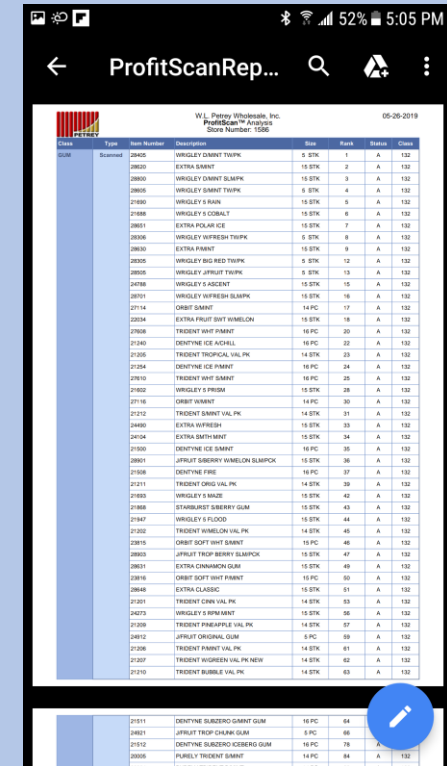

Profit Scan

Android

iPhone

Android

iPhone

- Offline-first android app for W.L. Petrey Wholesale Inc.
- Local database that syncs data with server through RESTful API specifically created for the app.
- Connects to a barcode scanner and a Zebra label printer through Bluetooth.

New Profit Scan

Android

iPhone

- “Start Scan” initializes connection to barcode scanner
- List is populated with details of every item scanned
- “Get Last Scan” returns list of items scanned during last scanning session

Profit Scan Report

- “Process” returns report with recommended items based on scanned items using an algorithm
- “Select All” selects all Recommended Items
- Each recommended item can be selected/unselected with touch
- Barcodes of selected items can be printed on Zebra printer
- Pdf report can be downloaded