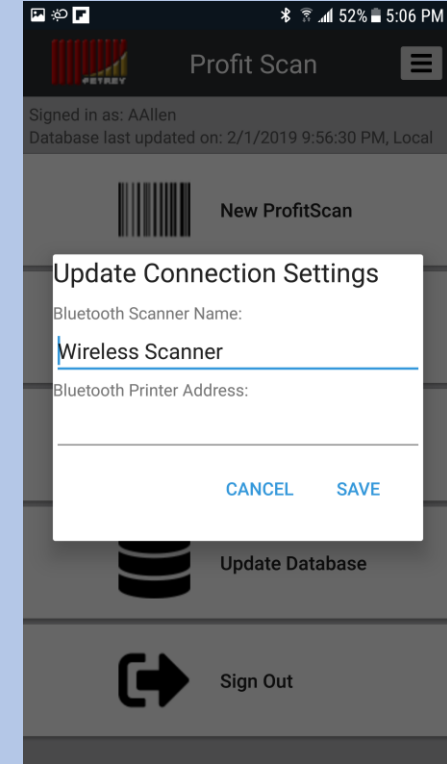

Profit Scan

Android

iPhone

Android

iPhone

- Offline-first android app for W.L. Petrey Wholesale Inc.
- Local database that syncs data with server through RESTful API specifically created for the app.
- Connects to a barcode scanner and a Zebra label printer through Bluetooth.

New Profit Scan

Android

iPhone

- “Start Scan” initializes connection to barcode scanner
- List is populated with details of every item scanned
- “Get Last Scan” returns list of items scanned during last scanning session

Profit Scan Report

- “Process” returns report with recommended items based on scanned items using an algorithm
- “Select All” selects all Recommended Items
- Each recommended item can be selected/unselected with touch
- Barcodes of selected items can be printed on Zebra printer
- Pdf report can be downloaded