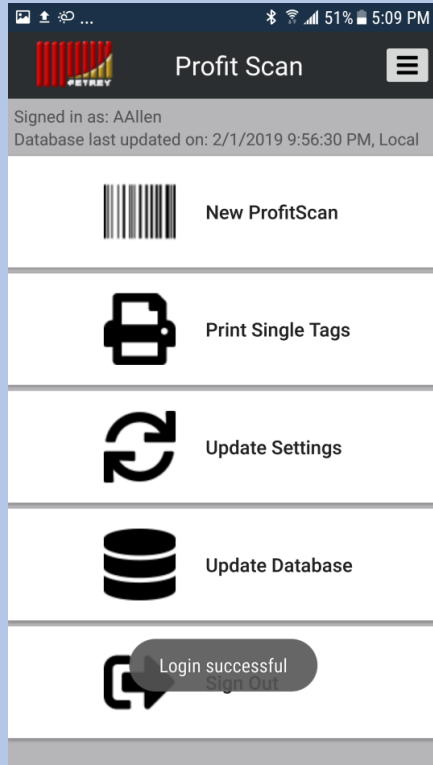

Profit Scan

Android

iPhone

Android

iPhone

- Offline-first android app for W.L. Petrey Wholesale Inc.
- Local database that syncs data with server through RESTful API specifically created for the app.
- Connects to a barcode scanner and a Zebra label printer through Bluetooth.

New Profit Scan

Android

iPhone

- “Start Scan” initializes connection to barcode scanner
- List is populated with details of every item scanned
- “Get Last Scan” returns list of items scanned during last scanning session

Profit Scan Report

- “Process” returns report with recommended items based on scanned items using an algorithm
- “Select All” selects all Recommended Items
- Each recommended item can be selected/unselected with touch
- Barcodes of selected items can be printed on Zebra printer
- Pdf report can be downloaded