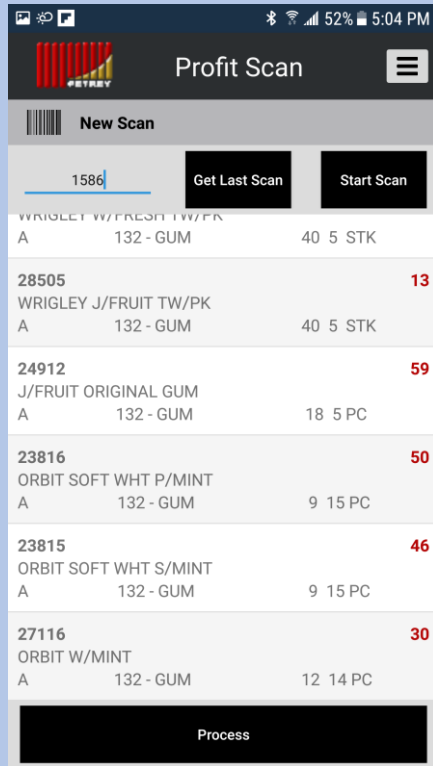

Profit Scan

Android

iPhone

Android

iPhone

- Offline-first android app for W.L. Petrey Wholesale Inc.
- Local database that syncs data with server through RESTful API specifically created for the app.
- Connects to a barcode scanner and a Zebra label printer through Bluetooth.

New Profit Scan

Android

iPhone

- “Start Scan” initializes connection to barcode scanner
- List is populated with details of every item scanned
- “Get Last Scan” returns list of items scanned during last scanning session

Profit Scan Report

- “Process” returns report with recommended items based on scanned items using an algorithm
- “Select All” selects all Recommended Items
- Each recommended item can be selected/unselected with touch
- Barcodes of selected items can be printed on Zebra printer
- Pdf report can be downloaded